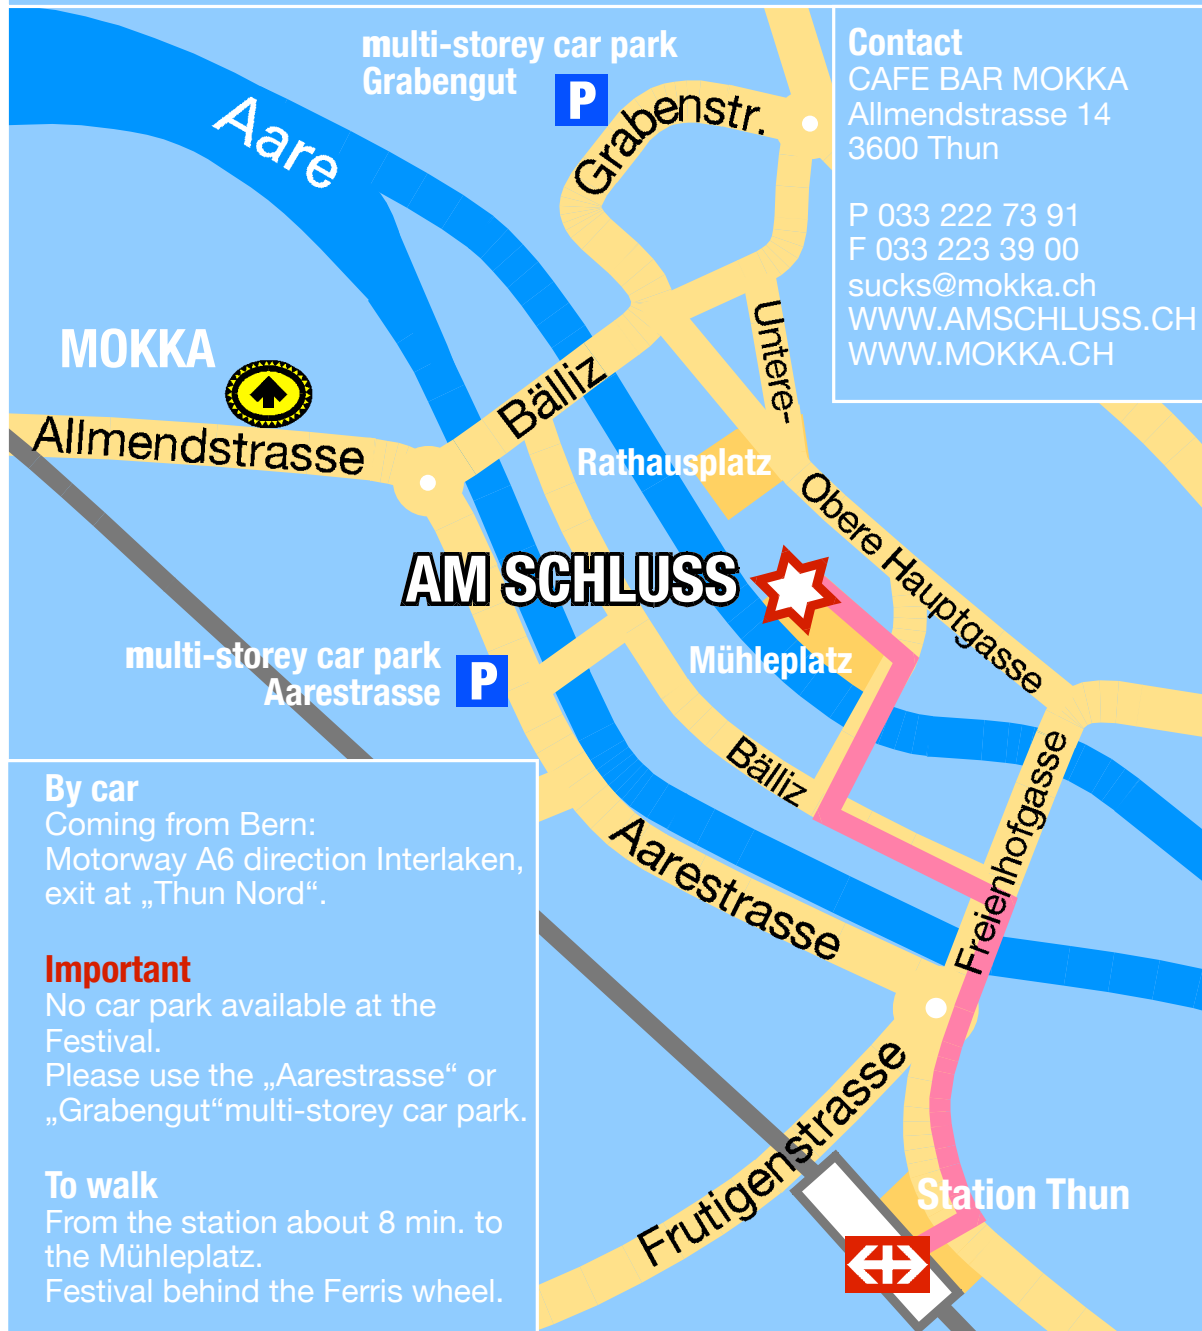

AM SCHLUSS

WEDNESDAY 25. JULY - SATURDAY 5. AUGUST 2007

Contact

CAFE BAR MOKKA
Allmendstrasse 14
3600 Thun

P 033 222 73 91
F 033 223 39 00
sucks@mokka.ch
WWW.AMSCHLUSS.CH
WWW.MOKKA.CH

By car

Coming from Bern:
Motorway A6 direction Interlaken,
exit at „Thun Nord“.

Important

No car park available at the
Festival.
Please use the „Aarestrasse“ or
„Grabengut“ multi-storey car park.

To walk

From the station about 8 min. to
the Mühleplatz.
Festival behind the Ferris wheel.